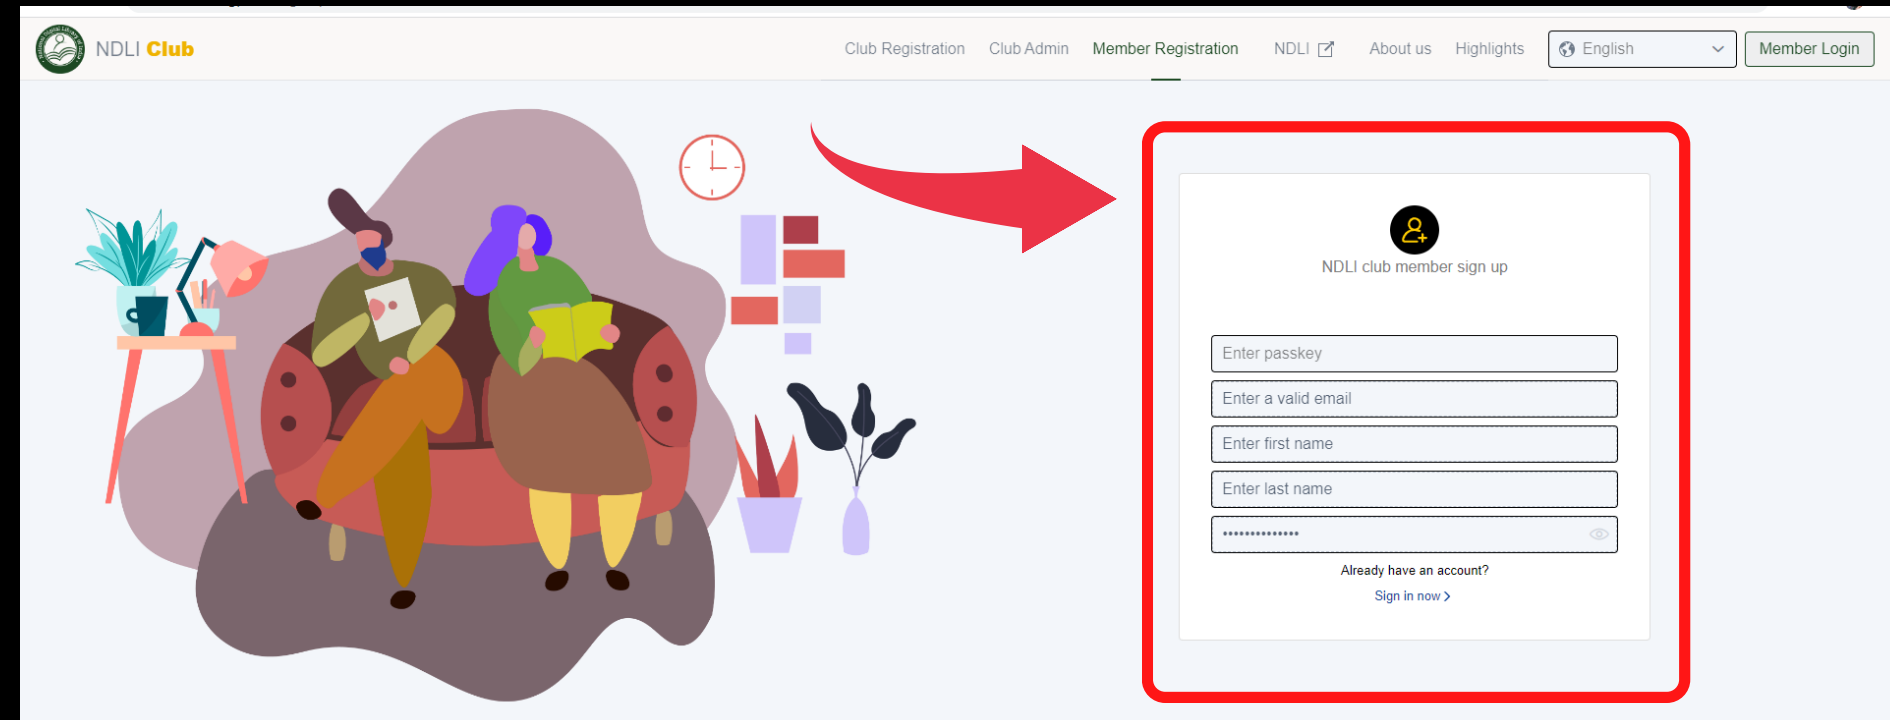

NDLI CLUB REGISTRATION GUIDE

Central Library
NISER, Bhubaneswar

<https://club.ndl.iitkgp.ac.in/sign-up>

Who can Register

- NISER is now Institutional member of National Digital library of India(NDLI) Club which gives uninterrupted access to the available contents/resources on NDLI platform.
- All Students, Faculty Members and Staffs of the National Institute of Science Education & Research, Bhubaneswar can now enroll themselves as members of the NDLI Club, using the unique passkey.
- Users are advised to follow this Library's guide while registering to become members of the NDLI Club.

How to Register

- For registration, kindly visit <https://club.ndl.iitkgp.ac.in/sign-up>, and the landing page will look like this.

- Please enter the necessary information in the fields [shown in the screenshot]