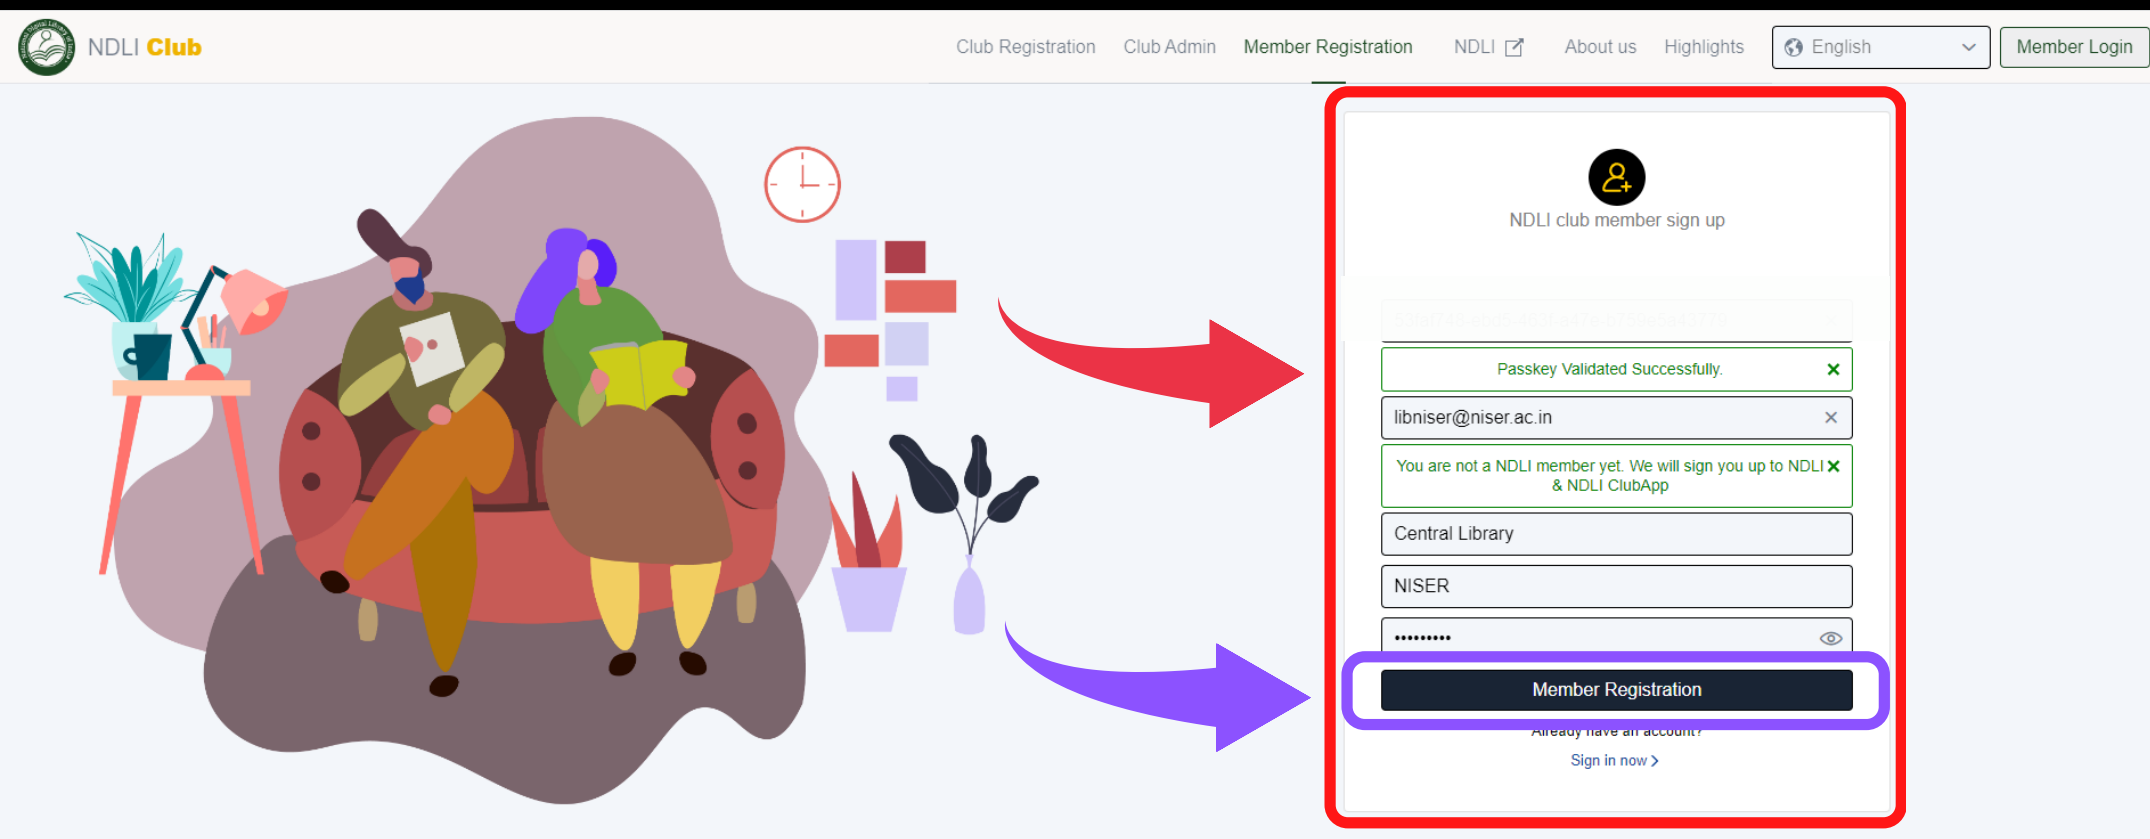

How to Register

- For registration, kindly visit <https://club.ndl.iitkgp.ac.in/sign-up>, and the landing page will look like this.

- Please enter the necessary information in the fields [shown in the screenshot]

- After entering the necessary information, click on the Member Registration button, as shown in the screenshot.

- After submitting the form on the NDLI portal, the user will receive a "Congratulation!" message & a verification link will be sent to the registered email address.