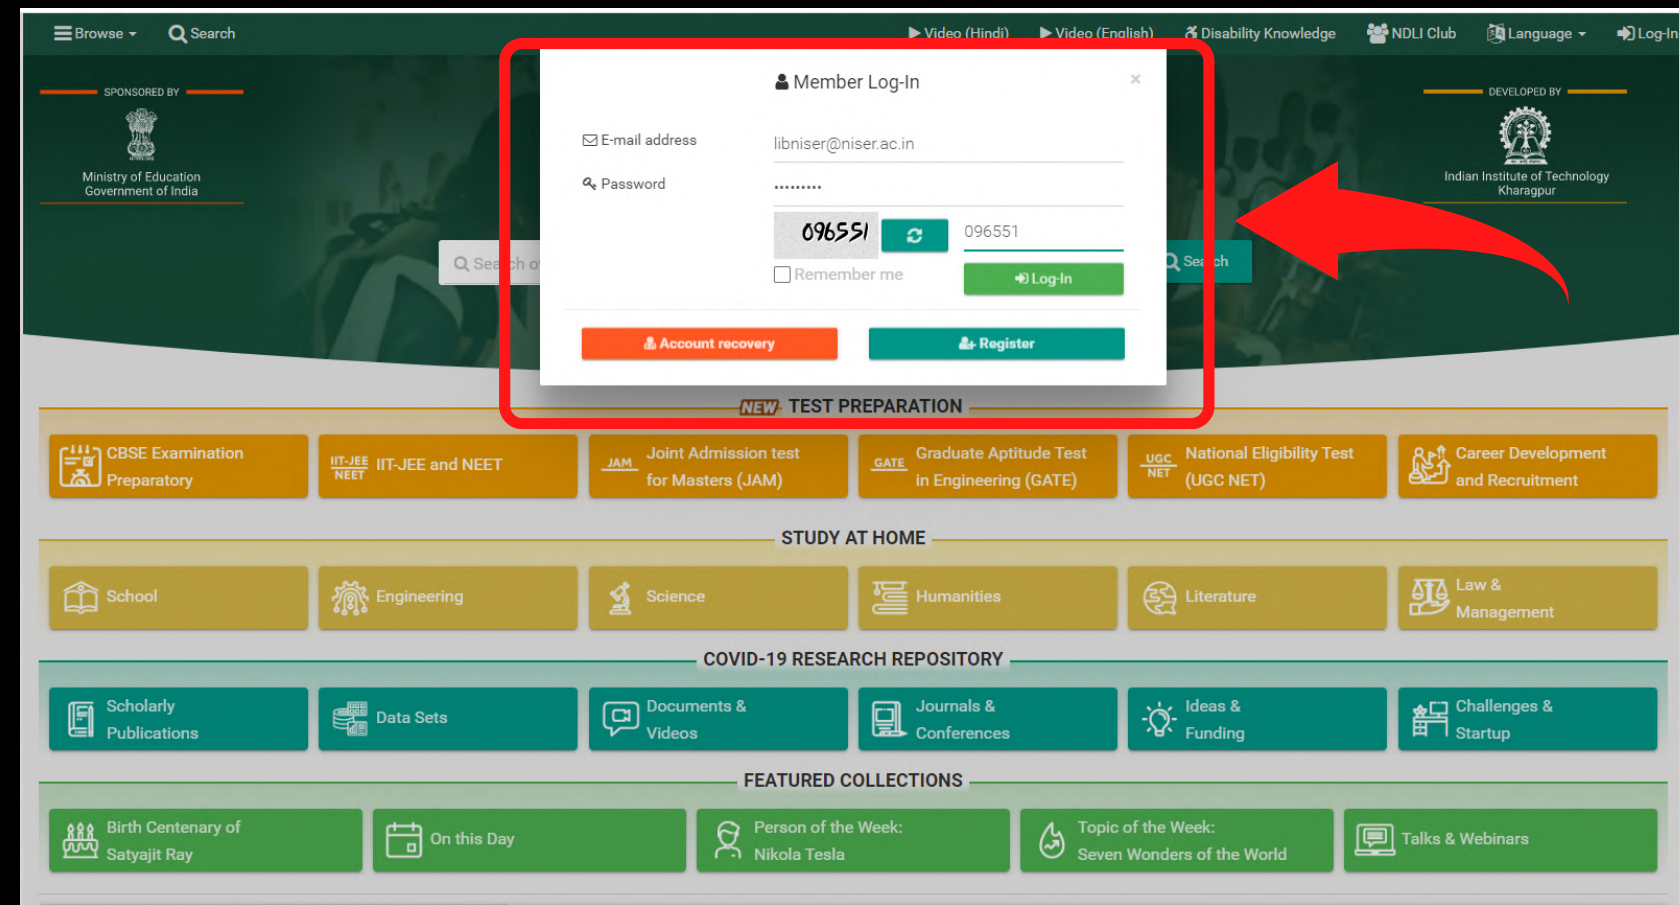

- After entering the necessary information, click on the Member Registration button, as shown in the screenshot.

- After submitting the form on the NDLI portal, the user will receive a "Congratulation!" message & a verification link will be sent to the registered email address.

NDLI Club Registration Guide

- When you click the link in your inbox, a new tab with the text "Your email is verified" will open. Sign in now to gain access to the resources.
- Now, login in to your NDLI Club member account using the URL: <https://club.ndl.iitkgp.ac.in/sign-in>

- If you have forgotten your NDLI Club member account password, go to <https://ndl.iitkgp.ac.in/account/recovery> to recover it.

NDLI Club Registration Guide

- After you sign in with your NDLI Club credentials and accept the Terms and Conditions, the landing page will look like the one in the screenshot.

- The NDLI platform's contents can be accessed via <https://ndl.iitkgp.ac.in/> with the same login credentials, and the landing page will look like this.

NDLI Club Registration Guide

- The page that appears after logging in appears as shown in the screenshot.