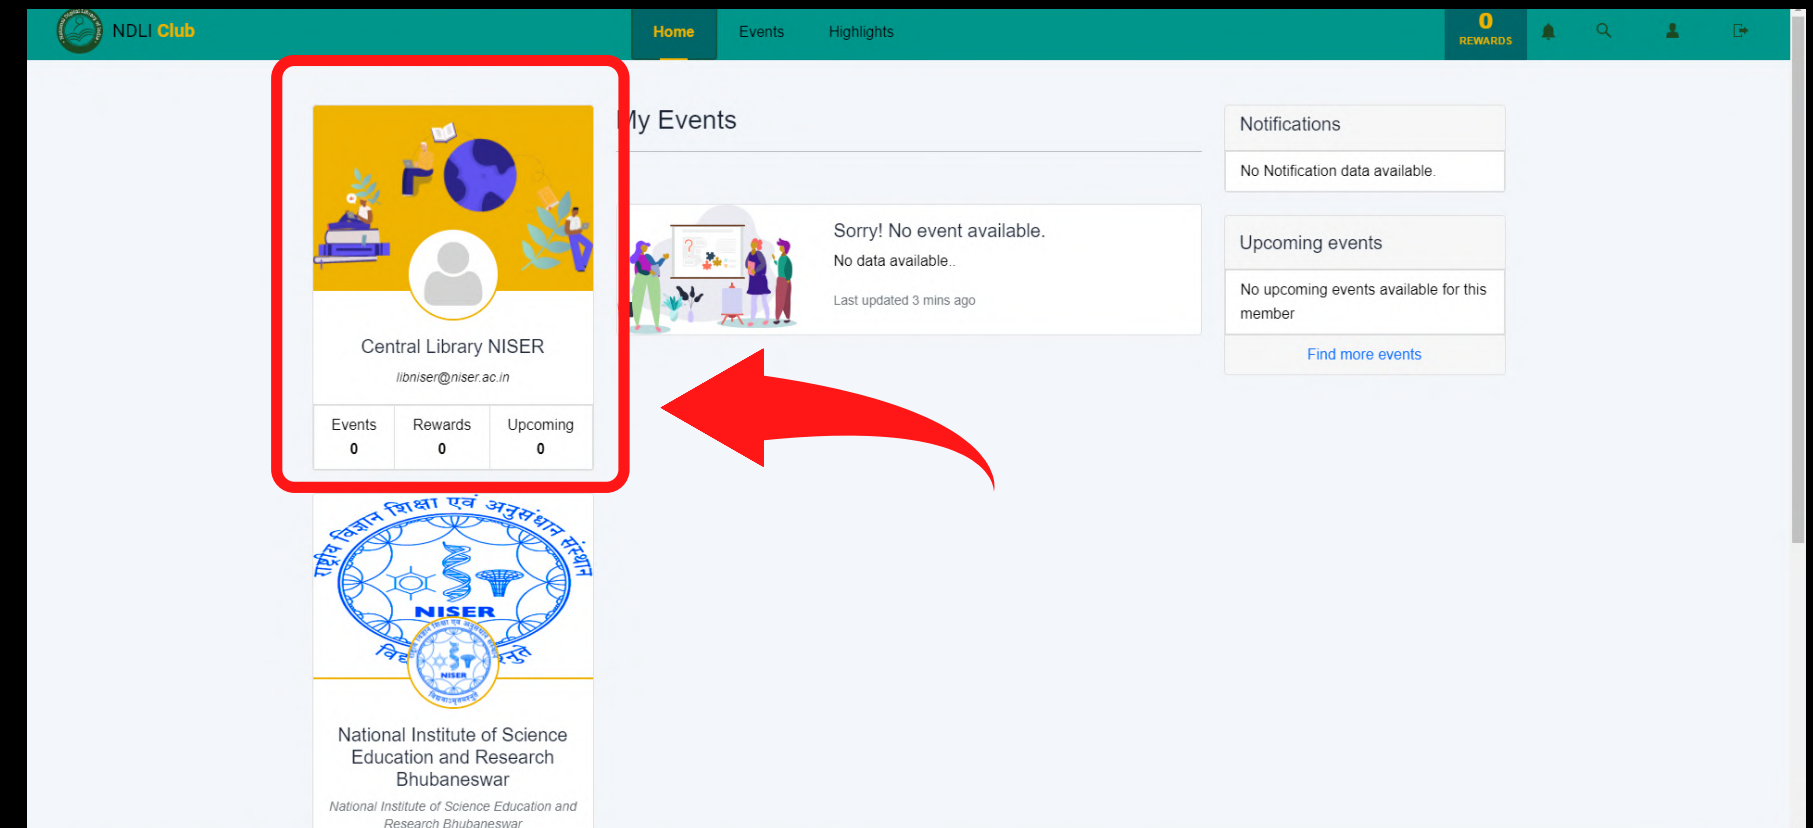

NDLI Club Registration Guide

- After you sign in with your NDLI Club credentials and accept the Terms and Conditions, the landing page will look like the one in the screenshot.

- The NDLI platform's contents can be accessed via <https://ndl.iitkgp.ac.in/> with the same login credentials, and the landing page will look like this.