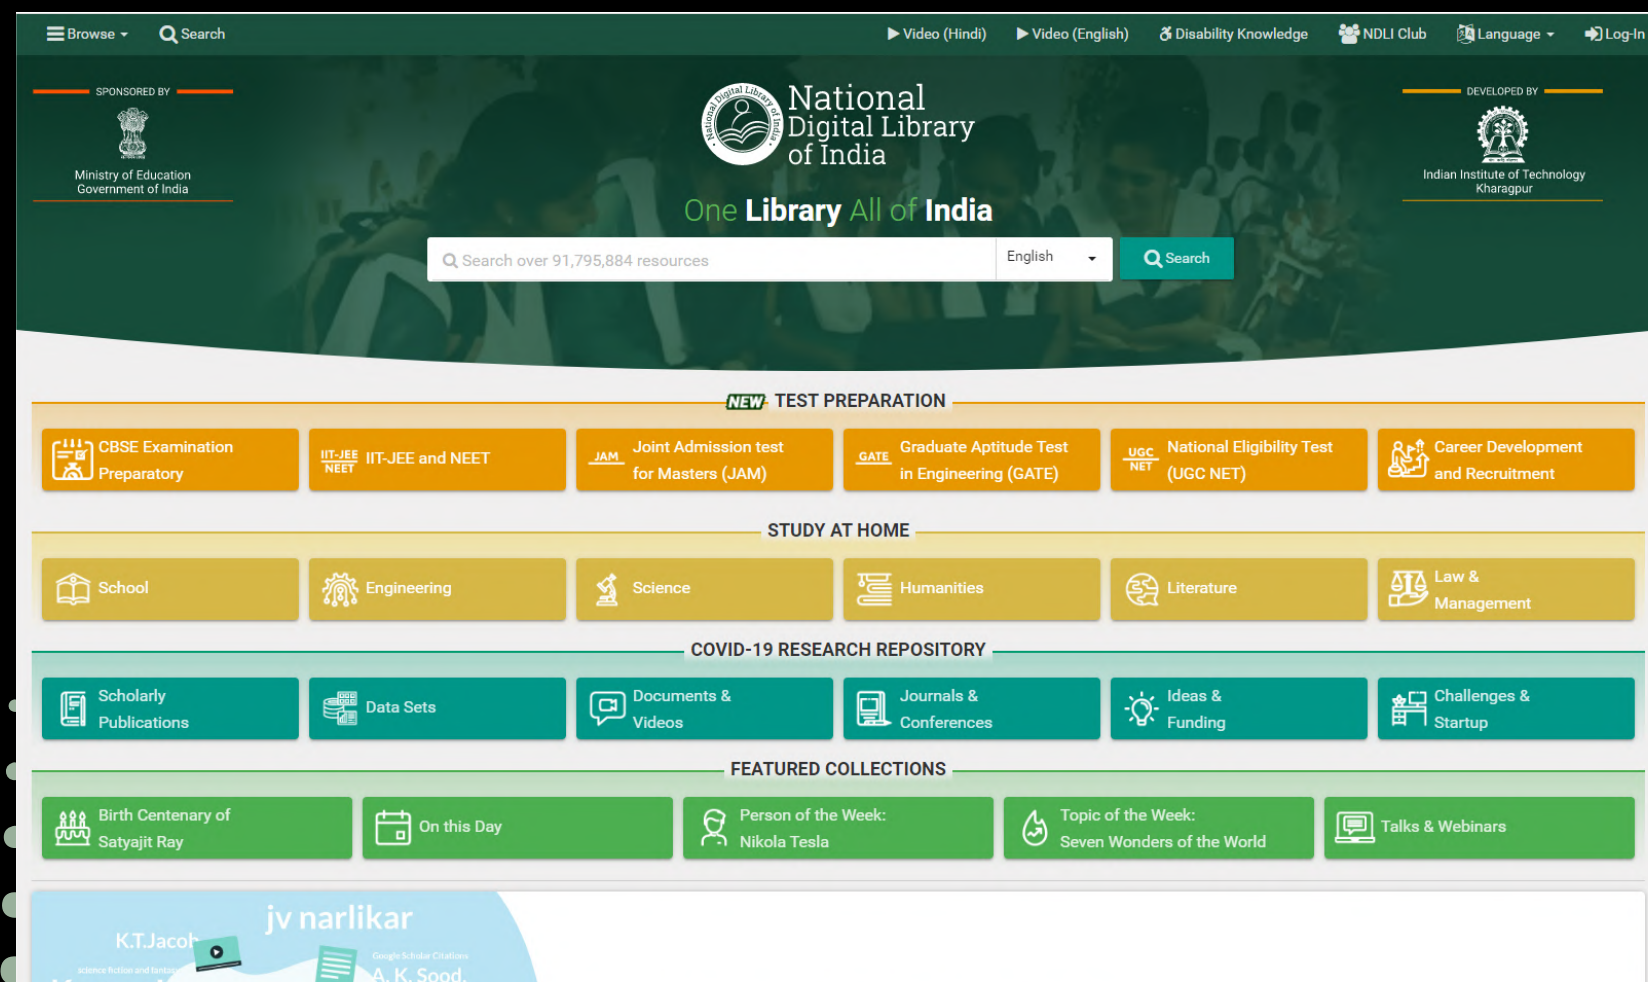

NDLI Club Registration Guide

- After you sign in with your NDLI Club credentials and accept the Terms and Conditions, the landing page will look like the one in the screenshot.

- The NDLI platform's contents can be accessed via <https://ndl.iitkgp.ac.in/> with the same login credentials, and the landing page will look like this.